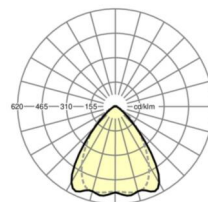

CHARACTERISTICS

Order number	19530004030
EAN number	4020863432219
Commodity code	94051190
Certification mark	IP 20, Protection class I, ENEC10 VDE, F, HACCP DIN10500/Food/IFS-application-related suitability/BRC, Indoor, CE
Impact resistance (IK rating)	IK03 (-20°C bis 35°C)
Ambient temperatur	ta -20°C to 35°C
Warranty period	5 years
State funding programs	BEG - Federal funding for efficient buildings (valid only for Germany)

ELECTRICAL ENGINEERING

Controller	Electronic driver (1 pcs.)
System output	49W
Mains voltage	230V/50Hz
Energy efficiency class/light source	B

LIGHTING TECHNOLOGY

Placement	LED, Colour rendering/Light colour CRI ≥ 80 / 4000K
Colour tolerance (MacAdam)	3SDCM
Nominal luminous flux	8583lm
LED service life	50000h L80/B10 (Tq 35°C), 70000h L80/B50 (Tq 35°C), 100000h L80/B50 (Tq 30°C)
Luminaire luminous efficiency	175lm/W
Beam angle	80° (C0) / 75° (C90)
UGR lat./long.	20.6 / 21.3

MECHANICS

Housing colour	traffic white RAL 9016
Dimensions (LxWxH/DxH)	1531mm x 55mm x 37mm
Weight (net)	1.65kg
Type of installation	Mounting rail system installation, Light structure

Dimensions

L	1531 mm	Length
B	55 mm	Width
H	37 mm	Height

DEEP-LINK

<https://www.regiolux.de/en/article/19530004030>

Reference	LED 8000lm 840
ηLB	100 %
Φ ↓/↑	98 % / 2 %
UGR lat./long.	20.6 / 21.3